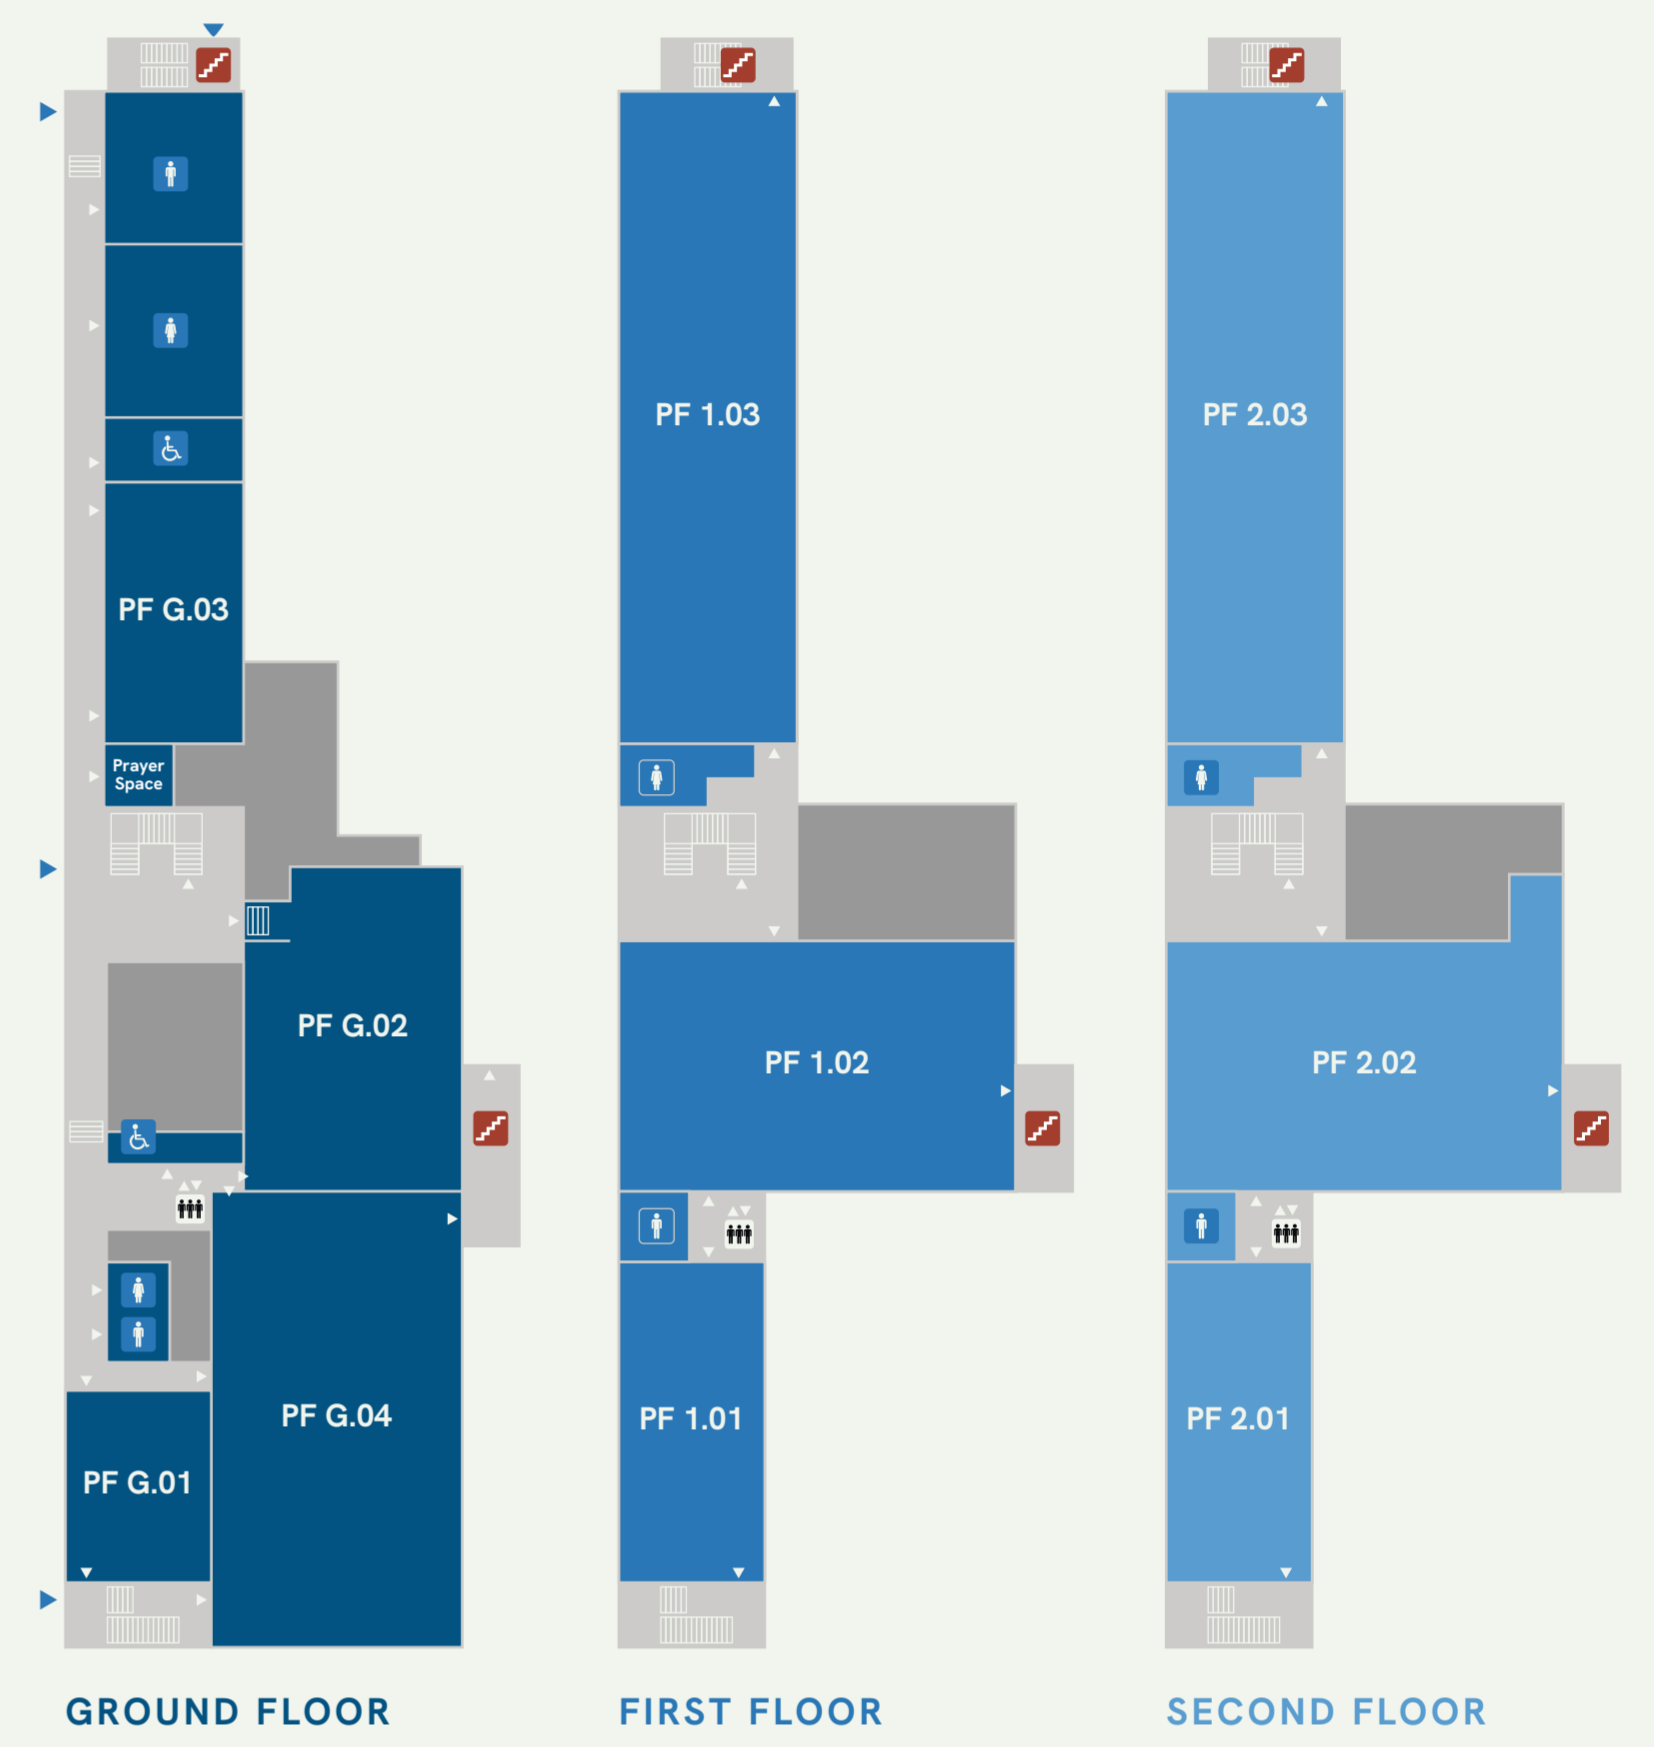

Site Map

Base Camp

Pencil Factory

- 1 Main Tent
- 2 Base Camp
- 3 Convention Reception
- 4 Crèche
- 5 Pencil Factory
- 6 Café Van
- 7 The Green
- 8 Village Space
- 9 Security & Bag checks
- 10 Bike Storage
- 11 Pencil Museum Parking
Pay and Display Parking
- 12 Rawnsley Car Park B
Pay and Display Parking
- 13 Rawnsley Car Park C
Blue Badge Parking
- 14 Rawnsley Car Park D
Permit Holders Only
- 15 Rawnsley Suite

Toilets

Medical Assistance