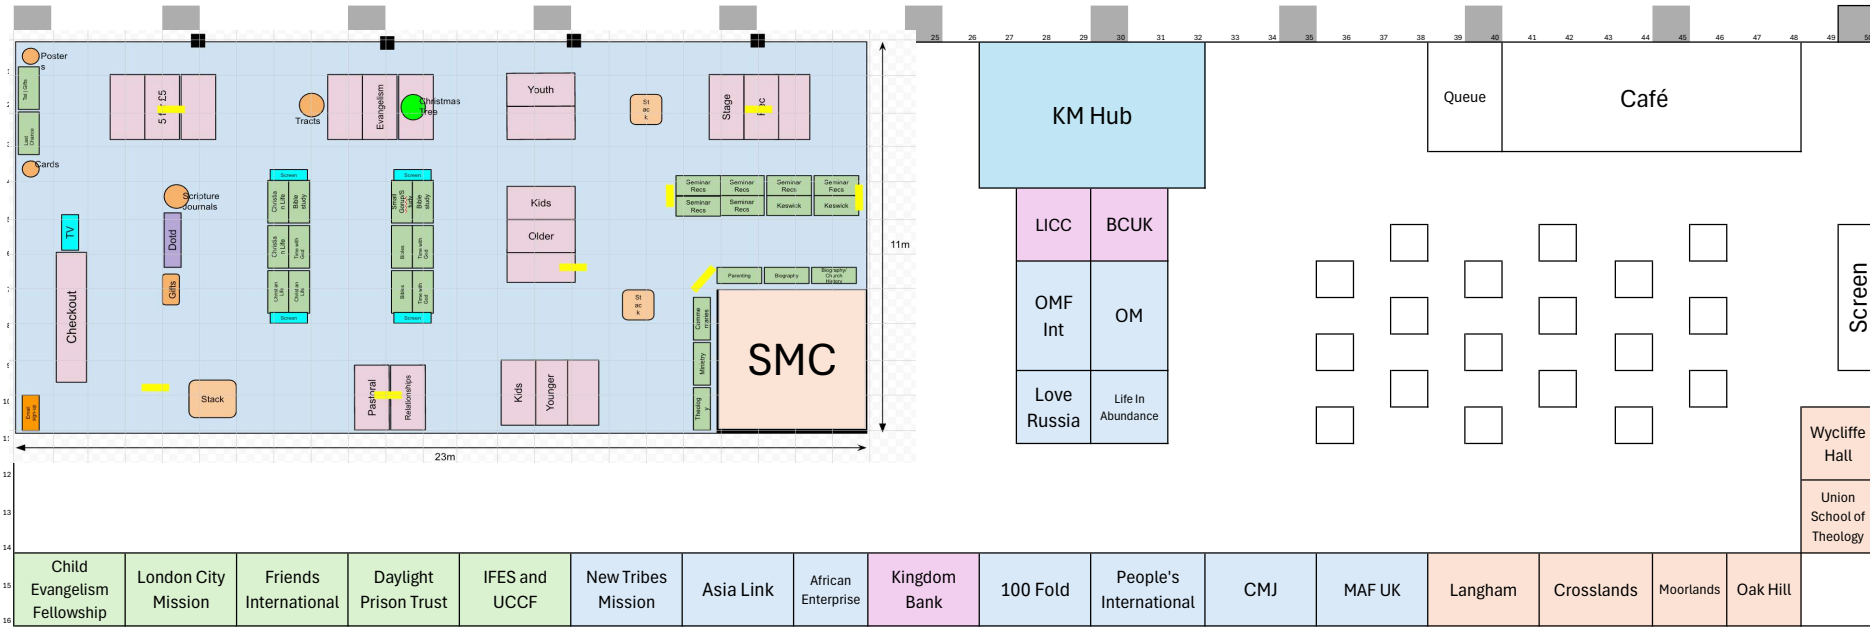

Week 3 - Base Camp

- Global Mission
- Local Mission
- Training
- Speakers

9	2x2
16	3x2
25	

Child Evangelism Fellowship	London City Mission	Friends International	Daylight Prison Trust	IFES and UCCF	New Tribes Mission	Asia Link	African Enterprise	Kingdom Bank	100 Fold	People's International	CMJ	MAF UK	Langham	Crosslands	Moortlands	Oak Hill	Wycliffe Hall	Union School of Theology
-----------------------------	---------------------	-----------------------	-----------------------	---------------	--------------------	-----------	--------------------	--------------	----------	------------------------	-----	--------	---------	------------	------------	----------	---------------	--------------------------